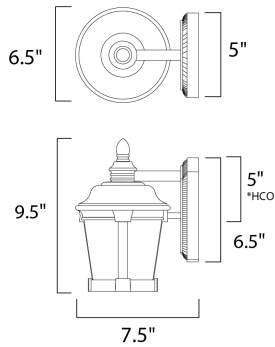

PRODUCT DESCRIPTION

MEASUREMENTS

DIMENSION : 6.5" W x 9.5" H x 7.5" Ext
BACK PLATE : 5" W x 6.5" H x 5" HCO
HANGING WEIGHT : 2.7 lb

LAMPING

INPUT VOLTAGE : 120V
LUMENS : 900 Rated (650 Del.)
BULB : 1 x 9W LED E26 Medium , 9W Total
BULB INCLUDED : (Included)
CRI : 90+ CRI
COLOR_TEMP : 3000K

FINISHES OPTION

Bronze (BZ)

GLASS

Frosted Seedy FS

MATERIAL

Die Cast Aluminum, Glass

RATINGS

cETLus
Wet Location
JA8 Bulb In

ADDITIONAL

RATED LIFE 25000 Hours
OPERATING TEMPERATURE:
-20°C (-4°F), 40°C (104°F)

Always consult a qualified electrician before installing any lighting product.